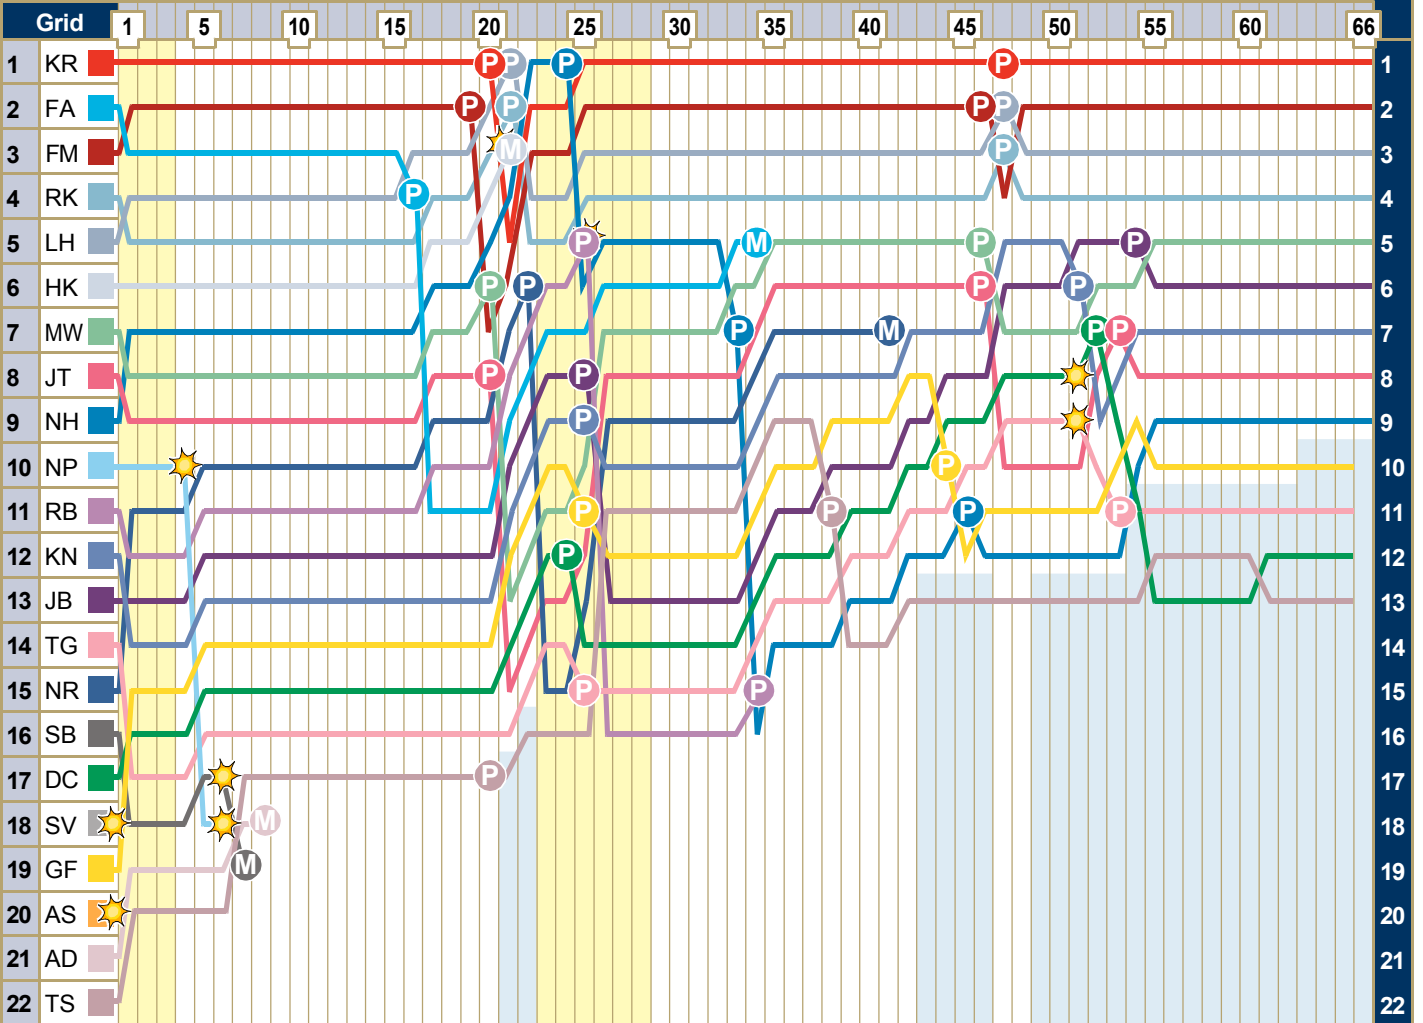

Grand Prix of Spain

April 27 2008

Positions lap by lap

Key	★ Accident	(M) Mechanical failure	(P) Pit stop	Safety Car	Lapped	(B) Black Flagged
KR: K Räikkönen	FA: F Alonso	DC: D Coulthard	SB: S Bourdais	AS: A Sutil	LH: L Hamilton	
FM: F Massa	NP: N Piquet	MW: M Webber	SV: S Vettel	GF: G Fisichella	HK: H Kovalainen	
NH: N Heidfeld	NR: N Rosberg	JT: J Trulli	JB: J Button	TS: T Sato		
RK: R Kubica	KN: K Nakajima	TG: T Glock	RB: R Barrichello	AS: A Davidson		