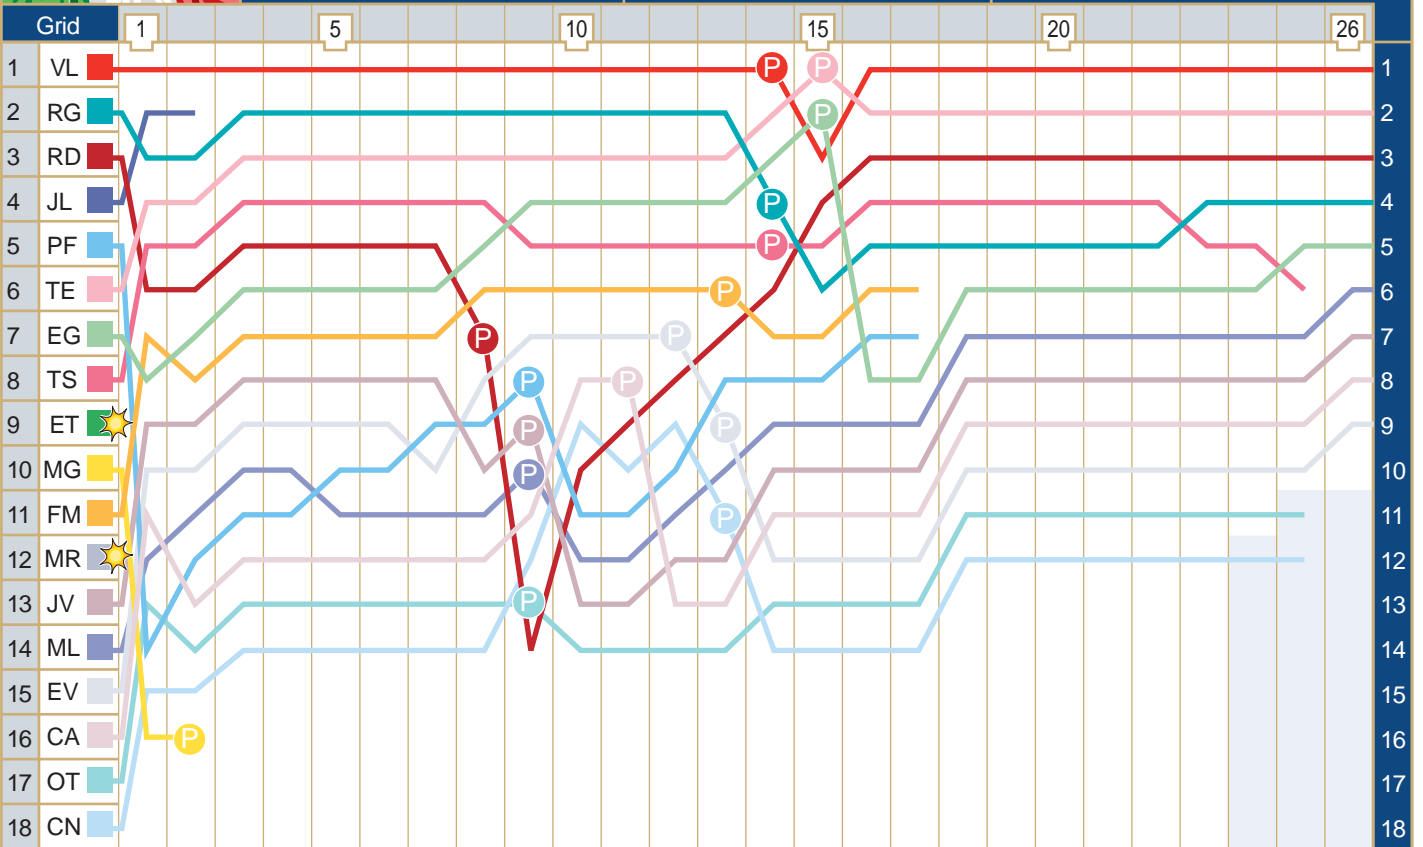

# Monza, Italy

September 11 2004

Positions lap by lap

Key		Accident	Mechanical failure	Pit stop	Lapped	Black Flagged
VL = V Liuzzi	MR = M Rugolo	JV = J Van Hooydonk	ET = E Toccacelo	MG = M Grassotto		
RD = R Doornbos	EV = E Viso	CA = C Artam	EG = E Guerrieri	FM = F Monfardini		
JL = J M Lopez	PF = P Friesacher	RG = R Giammaria	TS = T Schmidt			
ML = M Lauda	CN = C Nissany	OT = O Tielemans	TE = T Enge			