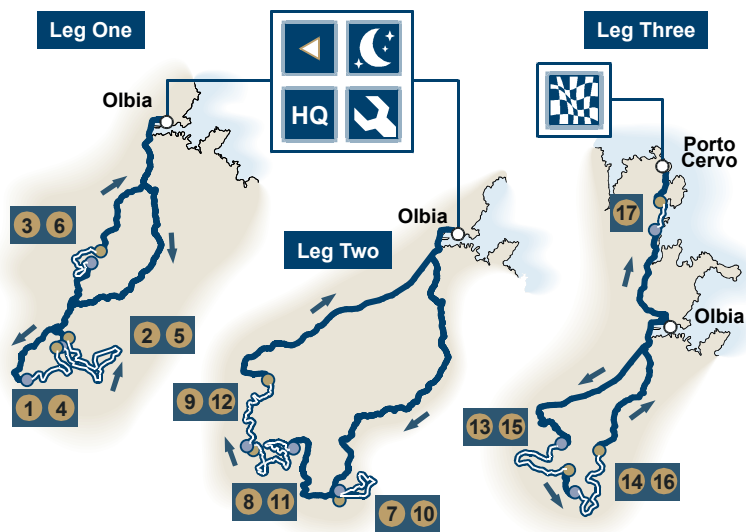

### Distances

Kms	Special Stages	Liaison	Combined
Leg 1	131.56	239.46	371.02
Leg 2	134.60	276.08	410.68
Leg 3	78.57	258.65	258.65
<b>Total</b>	<b>344.73</b>	<b>695.62</b>	<b>1040.35</b>

### 2008 Result - Top Eight

1 <b>S Loeb</b>	Citroën
2 <b>H Hirvonen</b>	Ford
3 <b>J M Latvala</b>	Ford
4 <b>G Galli</b>	Ford
5 <b>D Sordo</b>	Citroën
6 <b>C Atkinson</b>	Subaru
7 <b>H Solberg</b>	Ford
8 <b>U Aava</b>	Citroën

## 2008 Rally d'Italia Sardegna

6th Round, 16 - 18 May 2008, Olbia, Sardinia, Italy.

### Key

Start Location	Rally HQ	Stage Start	Stage Finish	Rally Route	Special Stage Location	Rally Direction	Service Location	Overnight Stop	Finish Location