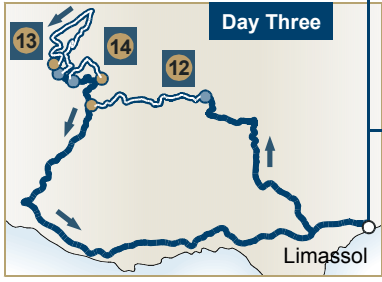

Rally start time
Local 08:00
GMT 06:00

2009 Cyprus Rally

Round 03, 12 - 15 March, 2009. Limassol, Cyprus.

Distances

Kms	Special Stages	Liaison	Combined
Leg 1	134.20	320.14	454.34
Leg 2	115.60	374.47	490.07
Leg 3	82.27	171.11	253.59
Total	332.07	865.72	1198.00

2009 Result - Top Eight

1	S Loeb	Citroën
2	M Hirvonen	Ford
3	P Solberg	Citroën
4	D Sordo	Citroën
5	M Wilson	Ford
6	C Rautenbach	Citroën
7	F Villagra	Ford
8	K Al-Qassimi	Ford

Key

									
Start Location	Rally HQ	Stage Start	Stage Finish	Rally Route	Special Stage Location	Rally Direction	Service Location	Overnight Stop	Finish Location