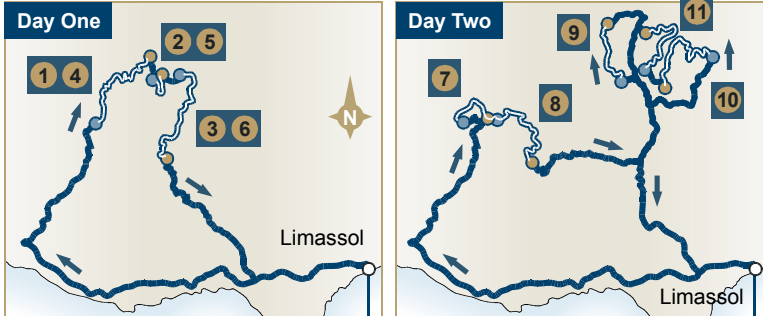

Rally start time
Local 08:00
GMT 06:00

2009 Cyprus Rally

Round 03, 12 - 15 March, 2009. Limassol, Cyprus.

Distances

Kms	Special Stages	Liaison	Combined
Leg 1	134.20	320.14	454.34
Leg 2	115.60	374.47	490.07
Leg 3	82.27	171.11	253.59
Total	332.07	865.72	1198.00

2009 Result - Top Eight

1	S Loeb	Citroën
2	M Hirvonen	Ford
3	P Solberg	Citroën
4	D Sordo	Citroën
5	M Wilson	Ford
6	C Rautenbach	Citroën
7	F Villagra	Ford
8	K Al-Qassimi	Ford

Key

									
Start Location	Rally HQ	Stage Start	Stage Finish	Rally Route	Special Stage Location	Rally Direction	Service Location	Overnight Stop	Finish Location